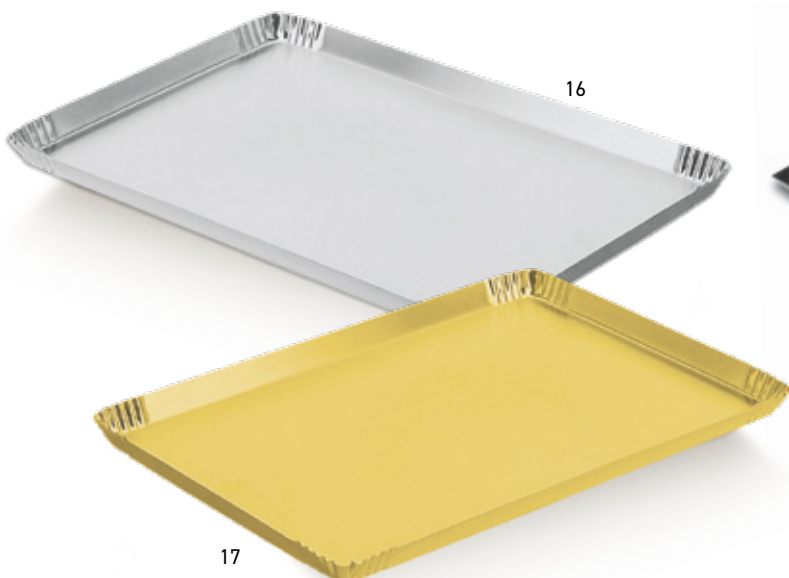

VASSOI INOX

	codice	dimensione (cm)	prezzo
18	0010721	21,0x16,0x(H)2,0	€ 15,040
	0010724	24,0x18,0x(H)2,0	€ 16,160
	0010726	26,0x18,0x(H)2,0	€ 15,040
	0010730	30,0x20,0x(H)2,0	€ 17,12
	0010715	35,0x15,0x(H)2,0	€ 16,480
	0010735	35,0x23,0x(H)2,0	€ 19,051
	0010716	40,0x15,0x(H)2,0	€ 17,92
	0010720	40,0x20,0x(H)2,0	€ 20,00
	0010740	40,0x30,0x(H)2,0	€ 23,68
	0010760	60,0x20,0x(H)2,0	€ 28,48
	0010748	50,0x15,0x(H)2,0	€ 22,080
	0010745	45,0x35,0x(H)2,0	€ 29,92
	0010750	50,0x20,0x(H)2,0	€ 23,68
	0010775	75,0x20,0x(H)2,0	€ 34,40
	0010755	55,0x45,0x(H)2,0	€ 24,80