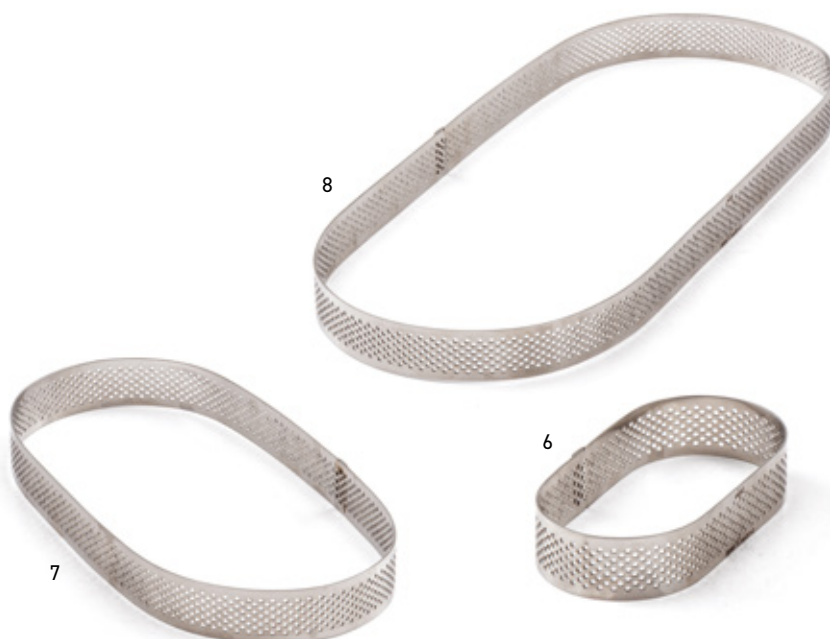

TRIANGOLO MICROFORATO INOX

	codice	dimensione (cm)	H (cm)	prezzo
1	8808930	9,0x8,0	2,0	€ 2,219
2	8808945	16,0x14,0	3,5	€ 3,384
3	8808946	22,0x19,5	3,5	€ 5,446

OVALE MICROFORATO INOX

	codice	dimensione (cm)	H (cm)	prezzo
4	8808880	10,0x6,0	2,0	€ 2,141
5	8808900	20,0x9,0	3,5	€ 4,644
6	8808901	29,0x12,0	3,5	€ 5,806