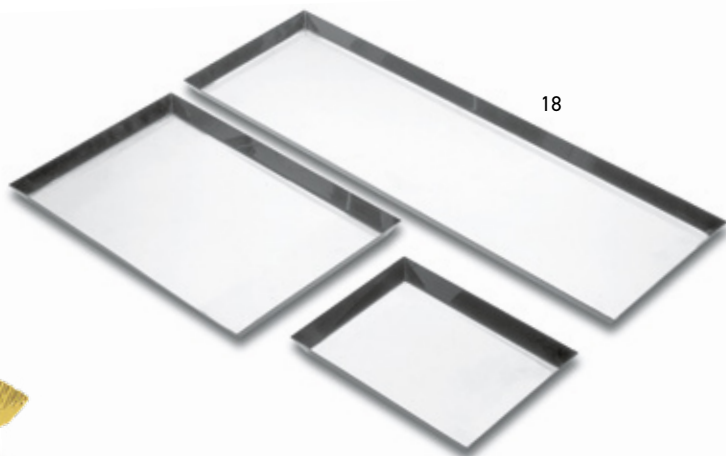

VASSOI INOX

	codice	dimensione (cm)	prezzo
18	0010721	21,0x16,0x(H)2,0	€ 15,040
	0010724	24,0x18,0x(H)2,0	€ 16,160
	0010726	26,0x18,0x(H)2,0	€ 15,040
	0010730	30,0x20,0x(H)2,0	€ 17,12
	0010715	35,0x15,0x(H)2,0	€ 16,480
	0010735	35,0x23,0x(H)2,0	€ 19,051
	0010716	40,0x15,0x(H)2,0	€ 17,92
	0010720	40,0x20,0x(H)2,0	€ 20,00
	0010740	40,0x30,0x(H)2,0	€ 23,68
	0010760	60,0x20,0x(H)2,0	€ 28,48
	0010748	50,0x15,0x(H)2,0	€ 22,080
	0010745	45,0x35,0x(H)2,0	€ 29,92
	0010750	50,0x20,0x(H)2,0	€ 23,68
	0010775	75,0x20,0x(H)2,0	€ 34,40
	0010755	55,0x45,0x(H)2,0	€ 24,80